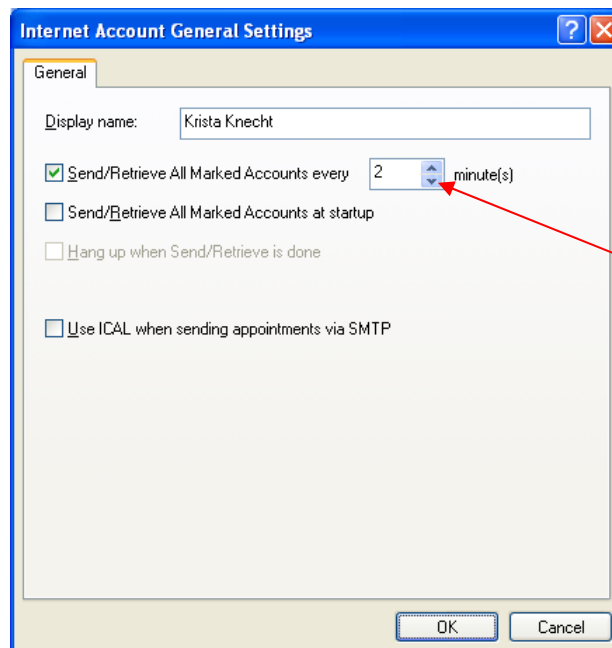

## Changing Your Send/Receive to Set Every 2 Minutes

Open Group Wise

At the top menu selection, select Accounts > Account Options:

Choose: "General Options"

Change 15 minutes to Send/Receive every 2 minutes

Click OK, and close the window