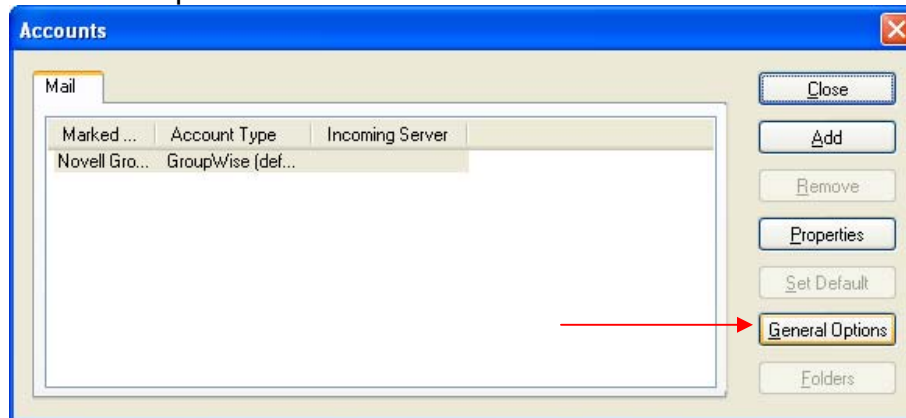

## Changing Your Send/Receive to Set Every 2 Minutes

Open Group Wise

At the top menu selection, select Accounts > Account Options:

Choose: "General Options"

Change 15 minutes to Send/Receive every 2 minutes