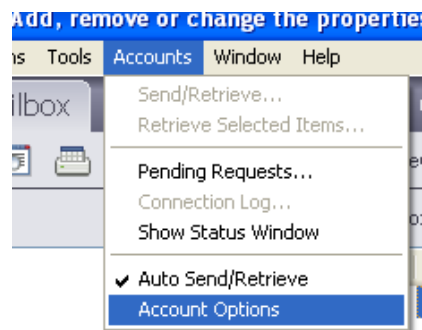

## Changing Your Send/Receive to Set Every 2 Minutes

Open Group Wise

At the top menu selection, select Accounts > Account Options:

Choose: "General Options"

Change 15 minutes to Send/Receive every 2 minutes